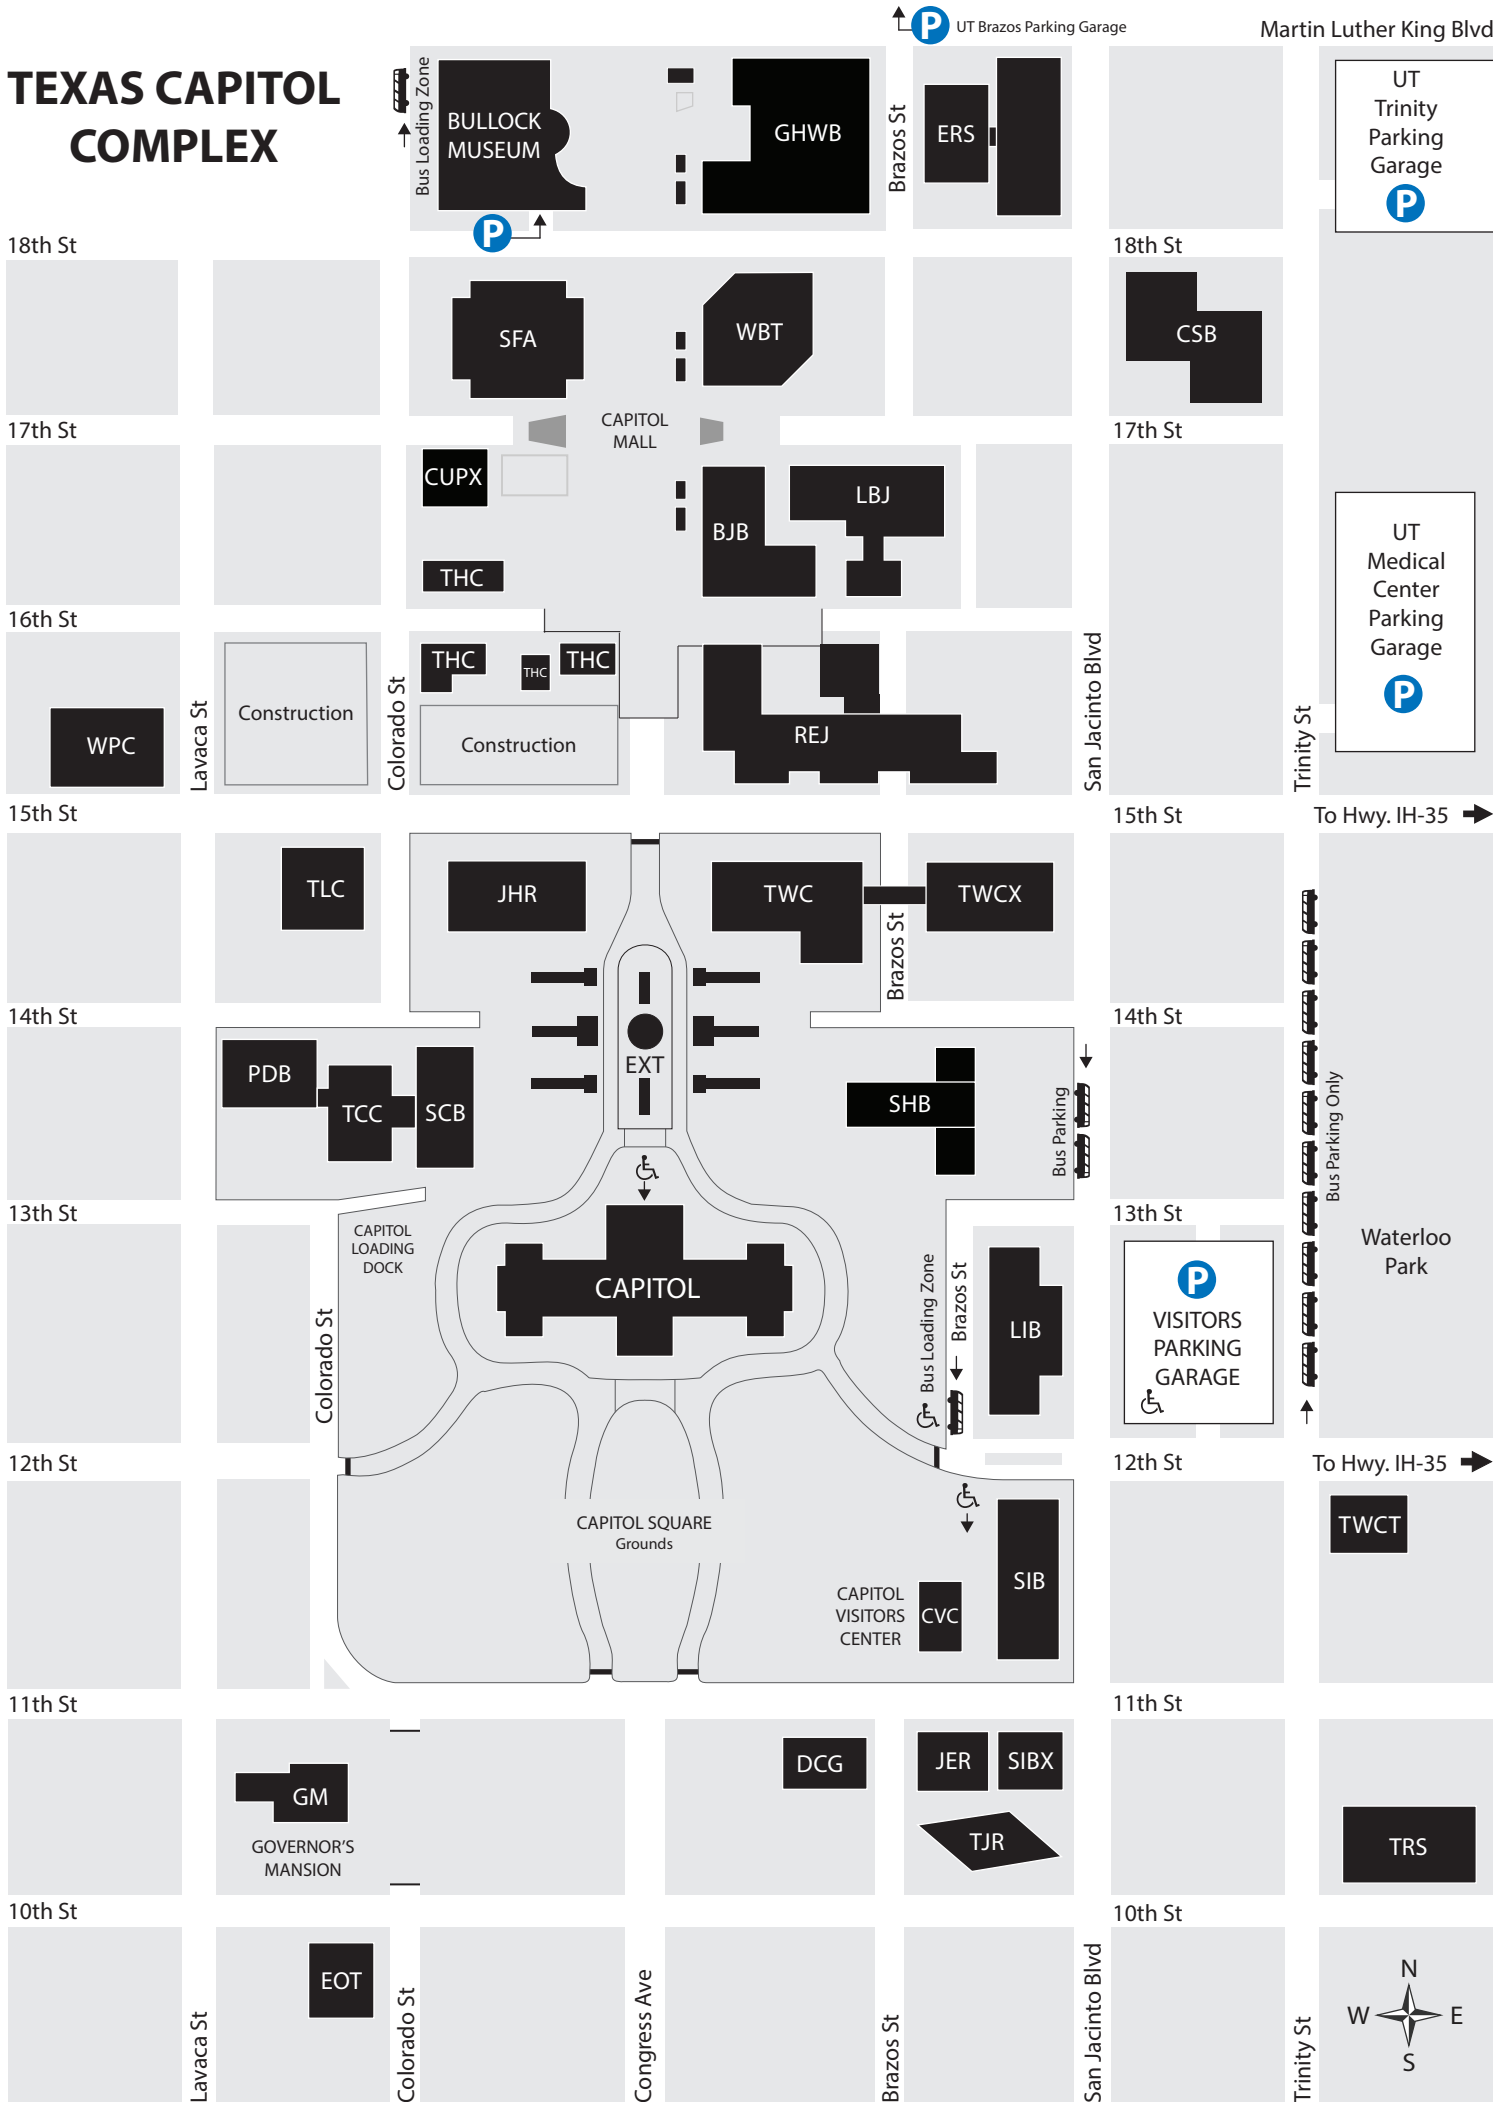

# TEXAS CAPITOL COMPLEX

## KEY TO OFFICE BUILDINGS

BJB	Barbara Jordan Building	EOT	Ernest O. Thompson Building	SFA	Stephen F. Austin Building
TSHM	Bob Bullock Texas State History Museum	GHWB	George H.W. Bush Building	TSC	Supreme Court Building
CAPITOL	Texas Capitol	GM	Governor's Mansion	TRS	Teacher Retirement System Building
EXT	Capitol Extension Building (Underground)	JER	James Earl Rudder Building	THC	Texas Historical Commission
MALL	Capitol Mall (Green Space)	JHR	John H. Reagan Building	TLC	Texas Law Center
CVC	Capitol Visitors Center	LIB	Lorenzo de Zavala State Archives and Library	TWC	Texas Workforce Commission Building
CSB	Central Services Building	LBJ	Lyndon B. Johnson Building	TWCX	Texas Workforce Commission Annex
CUPX	Central Utility Plant	PDB	Price Daniel, Sr. Building	TJR	Thomas Jefferson Rusk Building
DCG	Dewitt C. Greer Building	REJ	Robert E. Johnson Building	TCC	Tom C. Clark Building
ERS	Employee Retirement System Building	SHB	Sam Houston Building	WBT	William B. Travis Building
		SIB	State Insurance Building	WPC	William P. Clements, Jr. Building
		SIBX	State Insurance Building Annex		

Public Parking (Rates Vary by Location)